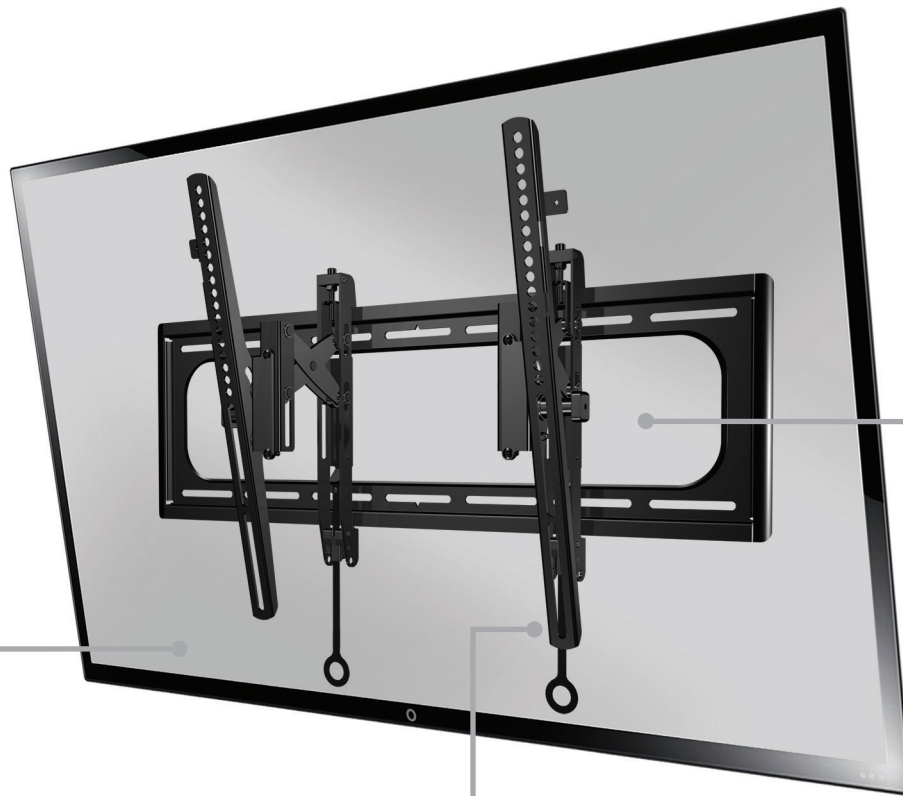

## ADVANCED TILT WALL MOUNT

FITS 46" - 90" TVs UP TO 150 LBS.

The SANUS VDLT16 Advanced Tilt TV Wall Mount features a revolutionary design, providing 5.7" of extension on a tilting mount. The extension allows even the largest of TVs to achieve the maximum listed tilt range.

Offer maximum tilting range for large TVs

Mount extends and tilts for easy cable access

Open wall plate allows mounting directly over electrical outlets

**TV SIZE RANGE**

46"-90"

**WEIGHT CAPACITY**

150 lbs / 68 kg

**DIMENSIONS (W X H)**

30" x 18.11" / 116.84cm - 228.60cm

**MOUNTING PATTERNS**

200 x 100 through 690 x 415

**DEPTH**

2.74" - 5.7" / 6.97cm - 14.48cm

**TILT**

7° / -12°