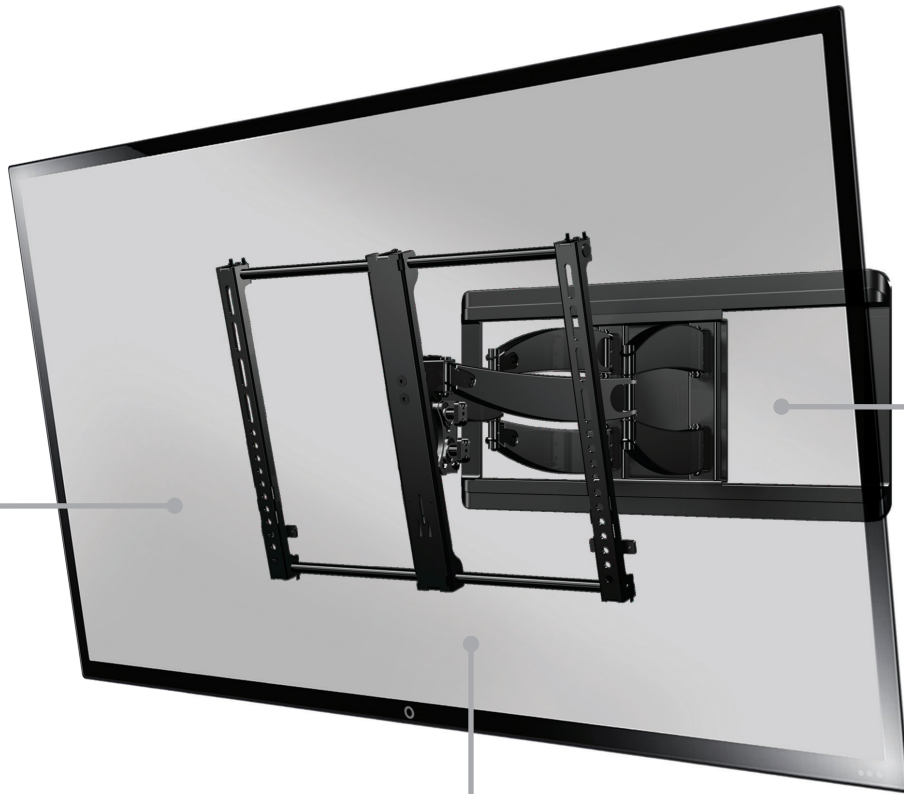

FULL-MOTION+ WALL MOUNT

FITS 46" - 90" TVs UP TO 150 LBS.

The VLF628 full-motion mount makes every seat the best seat in the house. Tilt, swivel, extend and level the TV without the need for tools. Unsightly cables stay concealed, and tool-free assembly ensures a quick and easy installation. TV can slide from side-to-side for perfect positioning on the wall, and safety tab provides a safe and easy connection.

Offer maximum tilting range for large TVs

Swivels up to 90° and tilts 15°

Organizes unsightly cables

TV SIZE RANGE

46"-90"

WEIGHT CAPACITY

150 lbs / 68 kg

DIMENSIONS (W X H)

33.88" x 20.16" / 86.06cm - 51.21cm

SWIVEL

90° / -90°

MOUNTING PATTERNS

200 x 200 through 600 x 400

DEPTH

3.25" - 28" / 8.26cm - 71.12cm

TILT