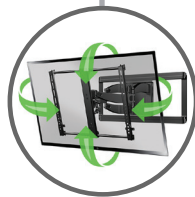

FULL-MOTION+ WALL MOUNT

FITS 46" - 90" TVs UP TO 150 LBS.

The VLF628 full-motion mount makes every seat the best seat in the house. Tilt, swivel, extend and level the TV without the need for tools. Unsightly cables stay concealed, and tool-free assembly ensures a quick and easy installation. TV can slide from side-to-side for perfect positioning on the wall, and safety tab provides a safe and easy connection.

Offer maximum tilting range for large TVs

Swivels up to 90° and tilts 15°

Organizes unsightly cables

TV SIZE RANGE

46"-90"

WEIGHT CAPACITY

150 lbs / 68 kg

DIMENSIONS (W X H)