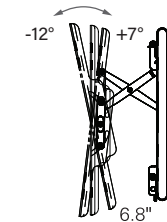

WEIGHT CAPACITY
300 lbs
136.08 kg

FEATURES
ProSet™ post-installation adjustments
Offers maximum tilting range for larger TVs
Virtual Axis™ Fingertip tilt allows for easy adjustments

MOUNTING PATTERN 100x100 200x100 200x200 300x200 300x300 400x200 400x300 400x400 600x400 800x400 1100x800 Universal

VLT7

Premium Advanced Tilt 4D Mount for 42" - 90" TVs

AUTHORIZED DEALERS ONLY

UPC
793795534675

FINISH
Black - VLT7-B2

DIMENSIONS (w x d x h)
31.30" x 2.10 - 6.80" x 16.60"
79.50 x 5.33 - 17.27 x 42.16 cm

TV SIZE
42" - 90"

WEIGHT CAPACITY
150 lbs
68.04 kg

FEATURES
ProSet™ post-installation adjustments
Offers maximum tilting range for larger TVs
Virtual Axis™ Fingertip tilt allows for easy adjustments

MOUNTING PATTERN 100x100 200x100 200x200 300x200 300x300 400x200 400x300 400x400 600x400 800x400 800x500 Universal

VLT16

Super Slim Tilting Mount for 40" - 85" TVs

UPC
793795527486

FINISH
Black - VLT16-B1

DIMENSIONS (w x d x h)
29.3" x 1" x 17.25"
74.4 x 2.5 x 43.2 cm

TV SIZE
40" - 85"

WEIGHT CAPACITY
125 lbs
56.8 kg

FEATURES
Fingertip tilt
Lateral shift centers TV with surroundings
Tilts 10° to eliminate glare
ProSet™ post-installation adjustments