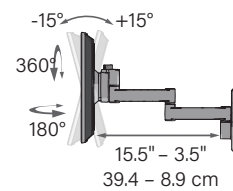

FULL-MOTION TV WALL MOUNTS

VMF620

Premium Full-Motion+ Mount for 37" - 55" TVs

UPC
793795530998

FINISH
Black - VMF620-B1

DIMENSIONS (w x d x h)
26.34" x 3 - 20.3" x 19.67"
66.91 x 7.62-51.55 x 50 cm

TV SIZE
37" - 55"

WEIGHT CAPACITY
75 lbs
34 kg

FEATURES
Perfect for mounting your TV in a corner
Conceal unsightly cables
Easily adjust level after installation
Slide TV side-to-side for perfect positioning

MOUNTING PATTERN	75x75	100x100	200x100	200x200	300x200	300x300	400x200	400x300	400x400	600x400	700x400	Universal	Width: 100 - 400mm Height: 100 - 400mm

VMF720

Premium Full-Motion+ Mount for 32" - 55" TVs

AUTHORIZED DEALERS ONLY

UPC
793795533609

FINISH
Black - VMF720-B2
Silver - VMF720-S2

DIMENSIONS (w x d x h)
19.72" x 2 - 20" x 15.91"
50.09 x 5.18 - 50.80 x 40.41 cm

TV SIZE
32" - 55"

WEIGHT CAPACITY
55 lbs
24.95 kg

FEATURES
Perfect for mounting your TV in a corner
Conceal unsightly cables
Easily adjust level after installation
Slide TV side-to-side for perfect positioning

MOUNTING PATTERN	75x75	100x100	200x100	200x200	300x200	300x300	400x200	400x300	400x400	600x400	700x400	Universal	Width: 100x300mm Height: 100x400mm

VSF716

Premium Full-Motion Mount for 19"-40" TVs

AUTHORIZED DEALERS ONLY

UPC
793795533593

FINISH
Black - VSF716-B2
Silver - VSF716-S2

DIMENSIONS (w x d x h)
12.02" x 1.80 - 16.05" x 11.65"
30.53 x 4.57 - 40.77 x 29.57 cm

TV SIZE
19" - 40"

WEIGHT CAPACITY
35 lbs
15.88 kg

FEATURES
Cable management guide keeps cables organized
Allows fine-tuning after installation
Adjust your TV easily: tilt, swivel and extend without tools

MOUNTING PATTERN	75x75	100x100	200x100	200x200	300x300	400x200	400x300	400x400	600x400	800x400	800x500	Universal	Width: 75 - 200mm Height: 75 - 200mm

VSF415

Premium Full-Motion+ Mount for 19" - 40" TVs

UPC
793795527271