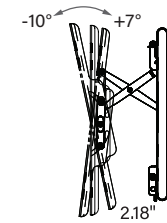

VMF620 Shown

TILTING TV MOUNTS

Tilt 4D™ advanced technology tilts in four directions

Extends 6.8" from wall for easy cable hookup

Offers maximum tilting range for large TVs

VLT7

PAIR TILT MOUNTS WITH:

9" MEDIA IN-WALL BOX

p. 20

TILTING TV WALL MOUNTS

VXT7

Premium Tilt Mount for 40" - 110" TVs

UPC
793795534040

FINISH
Black - VXT7-B2

DIMENSIONS (w x d x h)
30" x 2.18 x 17.53"
76.20 x 5.54 x 44.53 cm

TV SIZE
40" - 110"

WEIGHT CAPACITY
300 lbs
136.08 kg

FEATURES
ProSet™ post-installation adjustments
Offers maximum tilting range for larger TVs
Virtual Axis™ Fingertip tilt allows for easy adjustments

MOUNTING PATTERN 100x100 200x100 200x200 300x200 300x300 400x200 400x300 400x400 600x400 800x400 1100x800 Universal