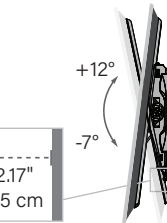

FINISH
Graphite - VXF730-B2

DIMENSIONS (w x d x h)
36.73" x 2.46" - 30.32" x 22.03"
93.29 x 6.25 - 77.01 x 55.96 cm

Premium Full-Motion Mount for 46"-95" TVs

TV SIZE
46" - 90"

WEIGHT CAPACITY
175 lbs
79.38 kg

VLT16

Super Slim Tilting Mount for 40" - 85" TVs

UPC
793795527486

FINISH
Black - VLT16-B1

DIMENSIONS (w x d x h)
29.3" x 1" x 17.25"
74.4 x 2.5 x 43.2 cm

TV SIZE
40" - 85"

WEIGHT CAPACITY
125 lbs
56.8 kg

FEATURES
Fingertip tilt
Lateral shift centers TV with surroundings
Tilts 10° to eliminate glare
ProSet™ post-installation adjustments

MOUNTING PATTERN 100x100 200x100 200x200 300x200 300x300 400x200 400x300 400x400 600x400 800x400 800x500 Universal Width: 100 - 823mm Height: 25 - 551mm

VMT5

Premium Tilting Mount for 37" - 55" TVs

UPC
793795526212

FINISH
Black - VMT5-B1

DIMENSIONS (w x d x h)
23.25" x 2.17" x 17.7"
59.05 x 5.5 x 44.9 cm

TV SIZE
37" - 55"

WEIGHT CAPACITY
75 lbs
34 kg

FEATURES
Fingertip tilt
Safety tab provides a safe and easy connection
Slide TV side-to-side for perfect positioning
ProSet™ post-installation adjustments