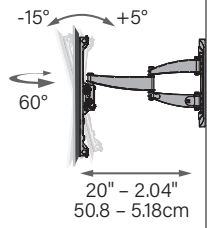

DIMENSIONS (w x d x h)
33.88" x 3.25" - 28" x 20.16"
86.06 x 8.26 - 71.12 x 51.2 cm

Premium Full-Motion+ Mount for 46" - 90" TVs

TV SIZE
46" - 90"

WEIGHT CAPACITY
150 lbs
68 kg

FEATURES
Enjoy a great picture no matter where you watch
Conceal unsightly cables
Tilt, swivel, extend and level without tools
Slide TV side-to-side for perfect positioning

FEATURES
Adjust your TV easily: tilt, swivel and extend without tools
Slide TV side-to-side for perfect positioning
Decorative covers hide mounting hardware

12" - 1.86"
30.48 - 4.72 cm

MOUNTING PATTERN: 100x100, 200x100, 200x200, 300x200, 300x300, 400x200, 400x300, 400x400, 600x400, 800x400, 800x500, Universal

Width: 200 - 700mm
Height: 200 - 400mm

FULL-MOTION TV WALL MOUNTS

VMF620

Premium Full-Motion+ Mount for 37" - 55" TVs

UPC
793795530998

FINISH
Black - VMF620-B1

DIMENSIONS (w x d x h)
26.34" x 3 - 20.3" x 19.67"
66.91 x 7.62-51.55 x 50 cm

TV SIZE
37" - 55"

WEIGHT CAPACITY
75 lbs
34 kg

FEATURES
Perfect for mounting your TV in a corner
Conceal unsightly cables
Easily adjust level after installation
Slide TV side-to-side for perfect positioning