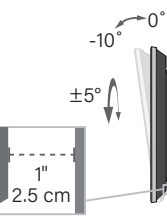

WEIGHT CAPACITY
150 lbs
68.04 kg

FEATURES
ProSet™ post-installation adjustments
Offers maximum tilting range for larger TVs
Virtual Axis™ Fingertip tilt allows for easy adjustments

MOUNTING PATTERN 100x100 200x100 200x200 300x200 300x300 400x200 400x300 400x400 600x400 800x400 800x500 Universal

VLT16

Super Slim Tilting Mount for 40" - 85" TVs

UPC
793795527486

FINISH
Black - VLT16-B1

DIMENSIONS (w x d x h)
29.3" x 1" x 17.25"
74.4 x 2.5 x 43.2 cm

TV SIZE
40" - 85"

WEIGHT CAPACITY
125 lbs
56.8 kg

FEATURES
Fingertip tilt
Lateral shift centers TV with surroundings
Tilts 10° to eliminate glare
ProSet™ post-installation adjustments

FINISH
Black - VMT5-B1

DIMENSIONS (w x d x h)
23.25" x 2.17" x 17.7"
59.05 x 5.5 x 44.9 cm

TV SIZE
37" - 55"

WEIGHT CAPACITY
75 lbs
34 kg

FEATURES
Fingertip tilt
Safety tab provides a safe and easy connection
Slide TV side-to-side for perfect positioning
ProSet™ post-installation adjustments