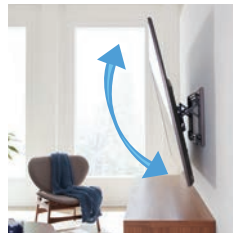

VMF620 Shown

TILTING TV MOUNTS

Tilt 4D™ advanced technology tilts in four directions

Extends 6.8" from wall for easy cable hookup

Offers maximum tilting range for large TVs

VLT7

PAIR TILT MOUNTS WITH:

9" MEDIA IN-WALL BOX