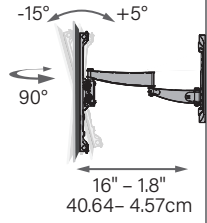

DIMENSIONS (w x d x h)
33.88" x 3.25" - 28" x 20.16"
86.06 x 8.26 - 71.12 x 51.2 cm

Premium Full-Motion+ Mount for 46" - 90" TVs

TV SIZE
46" - 90"

WEIGHT CAPACITY
150 lbs
68 kg

FEATURES
Enjoy a great picture no matter where you watch
Conceal unsightly cables
Tilt, swivel, extend and level without tools
Slide TV side-to-side for perfect positioning

MOUNTING PATTERN	75x75	100x100	200x100	200x200	300x200	300x300	400x200	400x300	400x400	600x400	700x400	Universal	Width: 100x300mm Height: 100x400mm
------------------	-------	---------	---------	---------	---------	---------	---------	---------	---------	---------	---------	-----------	---------------------------------------

VSF716

Premium Full-Motion Mount for 19"-40" TVs

AUTHORIZED DEALERS ONLY

UPC
793795533593

FINISH
Black - VSF716-B2
Silver - VSF716-S2

DIMENSIONS (w x d x h)
12.02" x 1.80 - 16.05" x 11.65"
30.53 x 4.57 - 40.77 x 29.57 cm

TV SIZE
19" - 40"

WEIGHT CAPACITY
35 lbs
15.88 kg

FEATURES
Cable management guide keeps cables organized
Allows fine-tuning after installation
Adjust your TV easily: tilt, swivel and extend without tools