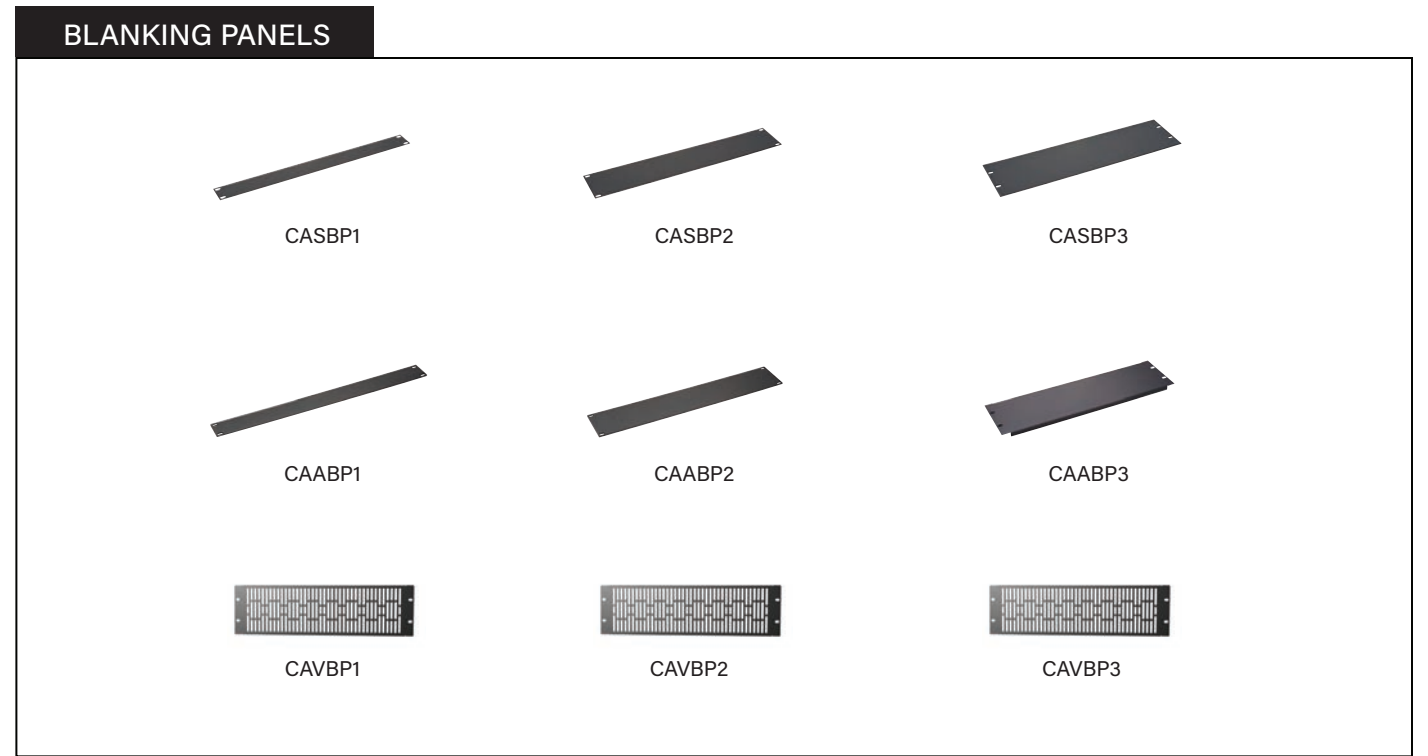

COMPONENT SERIES RACK ACCESSORIES