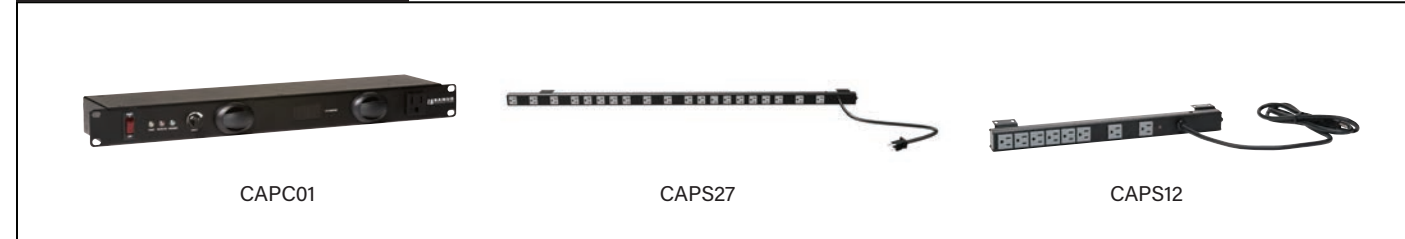

POWER ACCESSORIES