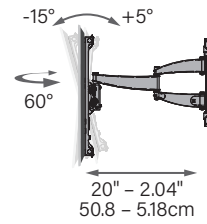

FINISH
Graphite - VXF730-B2

DIMENSIONS (w x d x h)
36.73" x 2.46" - 30.32" x 22.03"
93.29 x 6.25 - 77.01 x 55.96 cm

Premium Full-Motion Mount for 46"-95" TVs

TV SIZE
46" - 90"

WEIGHT CAPACITY
175 lbs
79.38 kg

DIMENSIONS (w x d x h)
33.88" x 3.25" - 28" x 20.16"
86.06 x 8.26 - 71.12 x 51.2 cm

Premium Full-Motion+ Mount for 46" - 90" TVs

TV SIZE
46" - 90"

WEIGHT CAPACITY
150 lbs
68 kg

FEATURES
Enjoy a great picture no matter where you watch
Conceal unsightly cables
Tilt, swivel, extend and level without tools
Slide TV side-to-side for perfect positioning

VMF720

Premium Full-Motion+ Mount for 32" - 55" TVs

AUTHORIZED DEALERS ONLY

UPC
793795533609

FINISH
Black - VMF720-B2
Silver - VMF720-S2

DIMENSIONS (w x d x h)
19.72" x 2 - 20" x 15.91"
50.09 x 5.18 - 50.80 x 40.41 cm

TV SIZE
32" - 55"

WEIGHT CAPACITY
55 lbs
24.95 kg

FEATURES
Perfect for mounting your TV in a corner
Conceal unsightly cables
Easily adjust level after installation
Slide TV side-to-side for perfect positioning