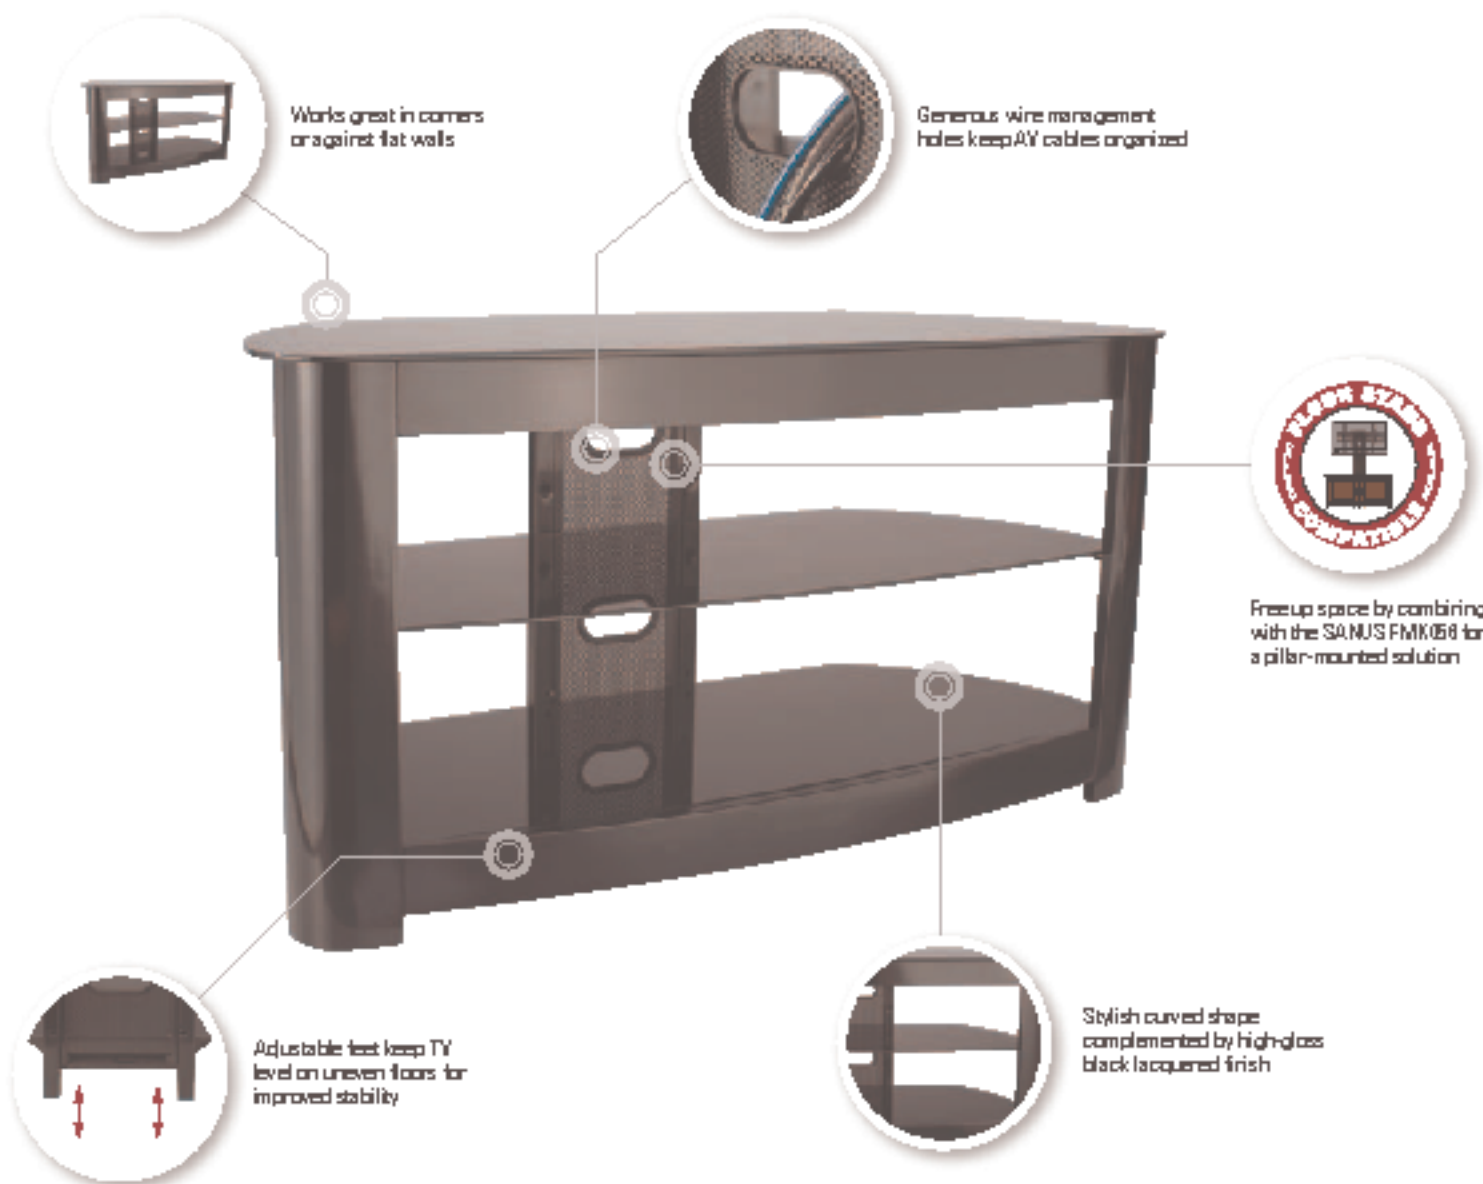

SANUS
FOUNDATIONS

www.sanus.com • 800.359.5520