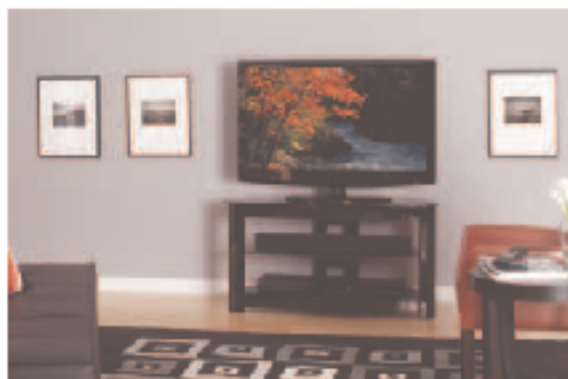

# NEW SANUS FOUNDATIONS® Basic Series Furniture

MODEL BFAV344

Perfect for the corner of a room or flat against a wall

New to the SANUS Foundations Basic Series, the BFAV344 AV stand holds TVs up to 56" and adds a sleek, modern look to any room with its high-gloss black lacquered finish. The curved shape of this AV stand allows it to be positioned in the corner of a room or flat against a wall, making it more versatile than most AV stands. Adjustable feet enhance TV stability on uneven floors, and large cable management holes ensure AV cables are organized for a clean appearance. The BFAV344 can be combined with the FMK056 mount kit for an easy mounting solution anywhere in a room.