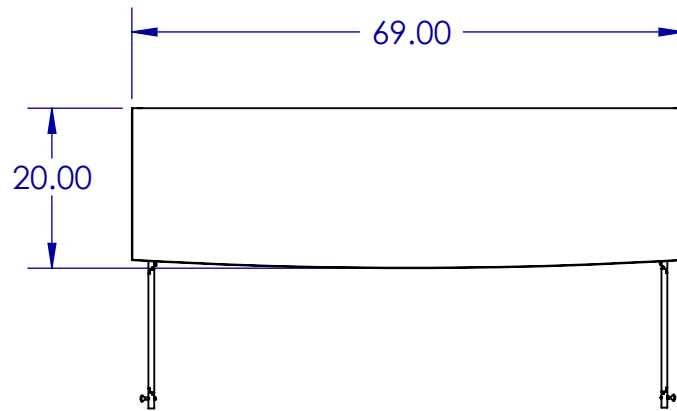

TOP SHELF CAPACITY
275LBS
MID SHELF CAPACITY
50LBS
BOTTOM SHELF CAPACITY
50LBS

1X SPEAKER GRILL CLOTH
PANEL WITH ADJUSTABLE
GLASS SHELF INSIDE

SECTION A-A

2X ADJUSTABLE VIBRATION
DAMPING MDF SHELF

	NAME	DATE	SANUS SYSTEMS
ENGINEER	JKV	9/12/2008	
DESIGNER	JKV	9/12/2008	
APPROVED	DDG	9/12/2008	
NOTES:			TITLE: CFV69
<p>PROPRIETARY AND CONFIDENTIAL</p> <p>THE INFORMATION CONTAINED IN THIS DRAWING IS THE SOLE PROPERTY OF SANUS SYSTEMS, A PRODUCT DIVISION OF MILESTONE AV TECHNOLOGIES. ANY REPRODUCTION IN PART OR AS A WHOLE WITHOUT THE WRITTEN PERMISSION OF SANUS SYSTEMS IS PROHIBITED.</p>			TEMPLATE REV.: 05
			SHEET 1 OF 1