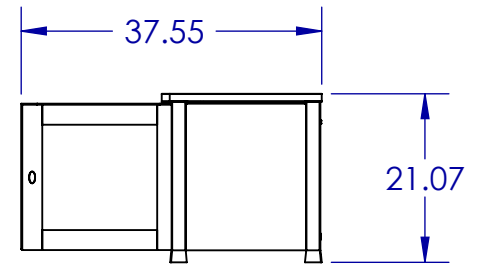

TOP SHELF CAPACITY
275LBS
MID SHELF CAPACITY
50LBS
BOTTOM SHELF CAPACITY
50LBS

1X SPEAKER GRILL CLOTH
PANEL WITH ADJUSTABLE
GLASS SHELF INSIDE

SECTION A-A

2X ADJUSTABLE VIBRATION
DAMPING MDF SHELF

	NAME	DATE	SANUS SYSTEMS
ENGINEER	JKV	9/12/2008	
DESIGNER	JKV	9/12/2008	
APPROVED	DDG	9/12/2008	
NOTES:			TITLE: CFV69
<p>PROPRIETARY AND CONFIDENTIAL</p> <p>THE INFORMATION CONTAINED IN THIS DRAWING IS THE SOLE PROPERTY OF SANUS SYSTEMS, A PRODUCT DIVISION OF MILESTONE AV TECHNOLOGIES. ANY REPRODUCTION IN PART OR AS A WHOLE WITHOUT THE WRITTEN PERMISSION OF SANUS SYSTEMS IS PROHIBITED.</p>			TEMPLATE REV.: 05
			SHEET 1 OF 1