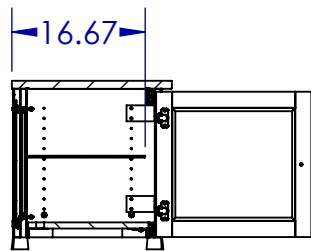

TOP SHELF CAPACITY
275LBS
MID SHELF CAPACITY
50LBS
BOTTOM SHELF CAPACITY
50LBS

1X SPEAKER GRILL CLOTH
PANEL WITH ADJUSTABLE
GLASS SHELF INSIDE

SECTION A-A

2X ADJUSTABLE VIBRATION
DAMPING MDF SHELF

	NAME	DATE	SANUS SYSTEMS
ENGINEER	JKV	9/12/2008	
DESIGNER	JKV	9/12/2008	
APPROVED	DDG	9/12/2008	
NOTES:			TITLE: CFV69
<p>PROPRIETARY AND CONFIDENTIAL</p> <p>THE INFORMATION CONTAINED IN THIS DRAWING IS THE SOLE PROPERTY OF SANUS SYSTEMS, A PRODUCT DIVISION OF MILESTONE AV TECHNOLOGIES. ANY REPRODUCTION IN PART OR AS A WHOLE WITHOUT THE WRITTEN PERMISSION OF SANUS SYSTEMS IS PROHIBITED.</p>			TEMPLATE REV.: 05
			SHEET 1 OF 1