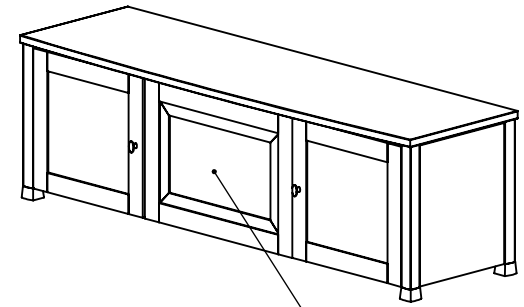

TOP SHELF CAPACITY
275LBS
MID SHELF CAPACITY
50LBS
BOTTOM SHELF CAPACITY
50LBS

1X SPEAKER GRILL CLOTH
PANEL WITH ADJUSTABLE
GLASS SHELF INSIDE

SECTION A-A

2X ADJUSTABLE VIBRATION
DAMPING MDF SHELF

	NAME	DATE	SANUS SYSTEMS
ENGINEER	JKV	9/12/2008	
DESIGNER	JKV	9/12/2008	
APPROVED	DDG	9/12/2008	
NOTES:			TITLE: CFV69
<p>PROPRIETARY AND CONFIDENTIAL</p> <p>THE INFORMATION CONTAINED IN THIS DRAWING IS THE SOLE PROPERTY OF SANUS SYSTEMS, A PRODUCT DIVISION OF MILESTONE AV TECHNOLOGIES. ANY REPRODUCTION IN PART OR AS A WHOLE WITHOUT THE WRITTEN PERMISSION OF SANUS SYSTEMS IS PROHIBITED.</p>			TEMPLATE REV.: 05
			SHEET 1 OF 1