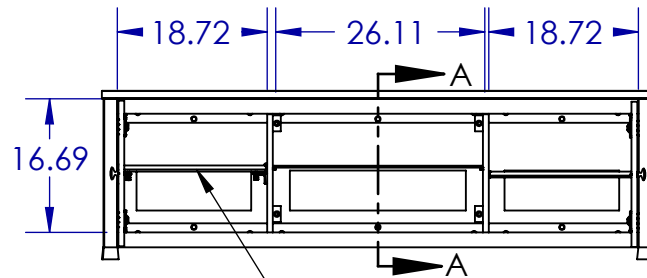

TOP SHELF CAPACITY
275LBS
MID SHELF CAPACITY
50LBS
BOTTOM SHELF CAPACITY
50LBS

1X SPEAKER GRILL CLOTH
PANEL WITH ADJUSTABLE
GLASS SHELF INSIDE

SECTION A-A

2X ADJUSTABLE VIBRATION
DAMPING MDF SHELF

	NAME	DATE	SANUS SYSTEMS
ENGINEER	JKV	9/12/2008	
DESIGNER	JKV	9/12/2008	
APPROVED	DDG	9/12/2008	
NOTES:			TITLE: CFV69
<p>PROPRIETARY AND CONFIDENTIAL</p> <p>THE INFORMATION CONTAINED IN THIS DRAWING IS THE SOLE PROPERTY OF SANUS SYSTEMS, A PRODUCT DIVISION OF MILESTONE AV TECHNOLOGIES. ANY REPRODUCTION IN PART OR AS A WHOLE WITHOUT THE WRITTEN PERMISSION OF SANUS SYSTEMS IS PROHIBITED.</p>			TEMPLATE REV.: 05
			SHEET 1 OF 1