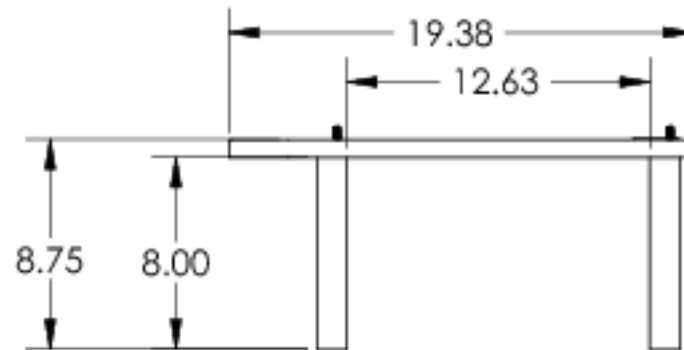

Maximum Shelf Capacity: 80lbs.

Accessories	Description
EFP5	5" High Pillars
EFP12	12" High Pillars

	NAME	DATE	SANUS SYSTEMS TITLE: <h1 style="text-align: center;">EFASII</h1>
DRAWN	NAS	1Q/11/05	
CHECKED			
ENG APPR.			
MFG APPR.			
	Q.A.		
Euro Furniture			
SCALE: 1:8		SHEET 1 OF 1	