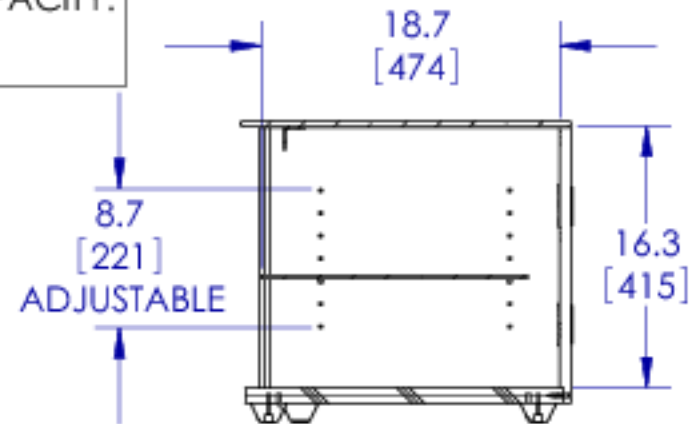

TOP SHELF CAPACITY:  
150 LBS  
MIDDLE SHELF CAPACITY:  
50 LBS  
BOTTOM SHELF CAPACITY:  
150 LBS

SECTION A-A

	NAME	DATE	<b>SANUS SYSTEMS</b>
ENGINEER	JKV	8/7/2008	
DESIGNER	MMR	8/7/2008	
APPROVED	DOG	8/7/2008	