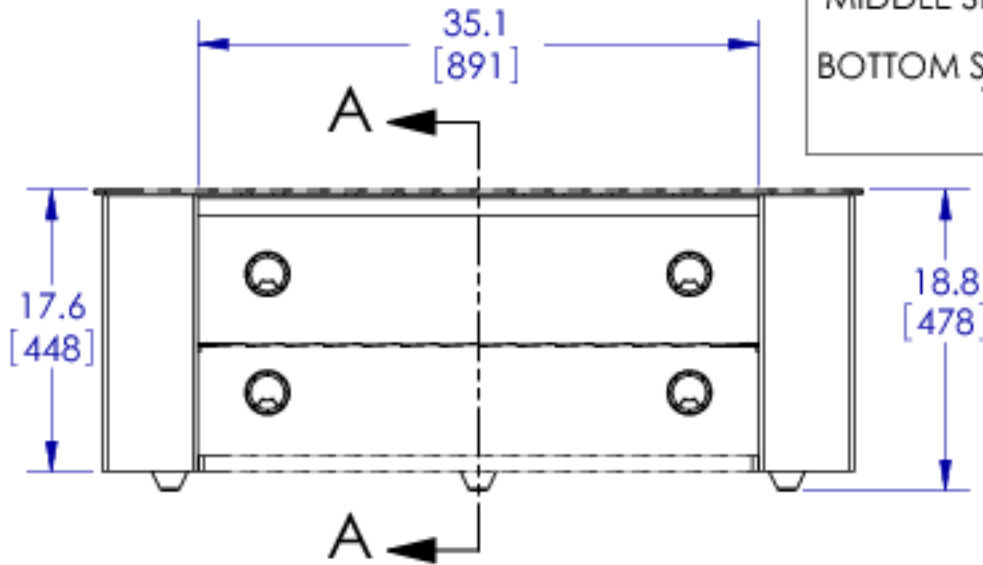

TOP SHELF CAPACITY:  
150 LBS  
MIDDLE SHELF CAPACITY:  
50 LBS  
BOTTOM SHELF CAPACITY:  
150 LBS

SECTION A-A

	NAME	DATE	<b>SANUS SYSTEMS</b>
ENGINEER	JKV	8/7/2008	
DESIGNER	MMR	8/7/2008	
APPROVED	DOG	8/7/2008	