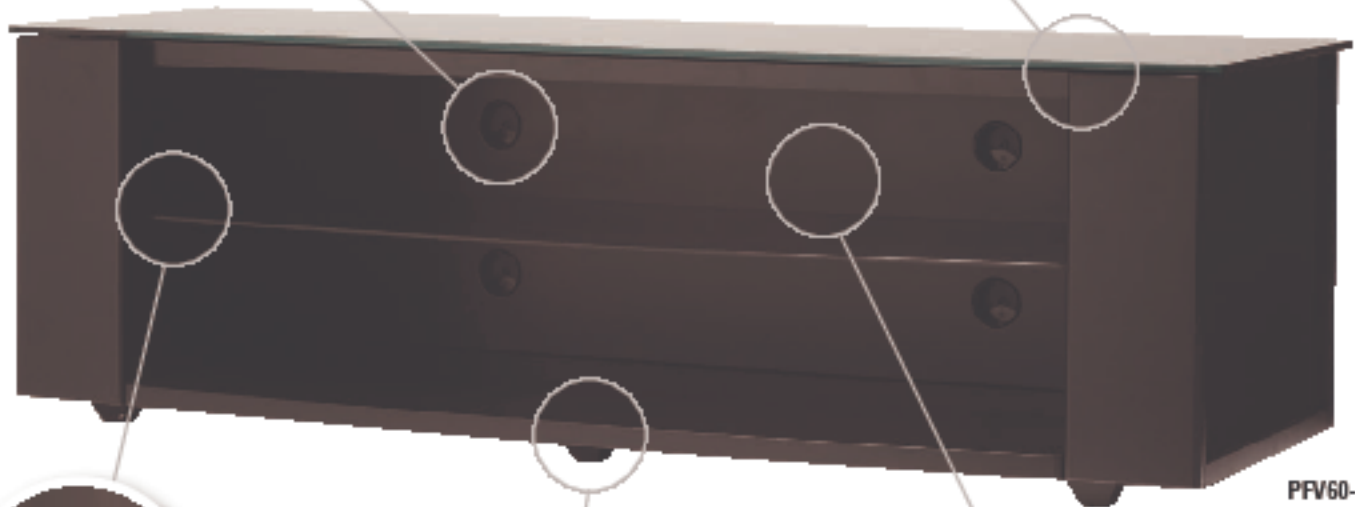

NEW SANUS® AV FOUNDATIONS® PLATINUM SERIES FURNITURE

Introducing the latest addition to the Platinum Foundations family

New Platinum Series PFV60, PFV48 and PFAV30 AV stands feature a sleek, modern design to accommodate large flat-panel TVs and AV components with style. Available in a durable black powder-coated finish, each piece offers strong tempered-glass shelves and extra-large cable management channels to conceal and route even the most complex cable arrangements. Smoked glass side panels offer an enclosed feel while open architecture allows unrestricted airflow, keeping components cool for optimal performance.

model PFV60-B1 shown

Extra-large cable management channels conceal and route complex cable arrangements

Sleek smoked glass and black powder-coated finish make this modern piece a great addition to any home theater

PFV60-B1

Adjustable tempered-glass shelves provide added strength and safety

Feet designed to glide easily over any surface

Open architecture allows unrestricted airflow to keep components cool

NEW SANUS® AV FOUNDATIONS® PLATINUM SERIES FURNITURE

MODEL: PFAV30-B1

DESCRIPTION

Four-shelf video/AV stand; available in powder-coated black.

PRODUCT DIMENSIONS (w x d x h)

30.75" x 20.67" x 31.25"
78.1 x 52.5 x 79.48 cm

PACKAGE DIMENSIONS (w x d x h) / WEIGHT