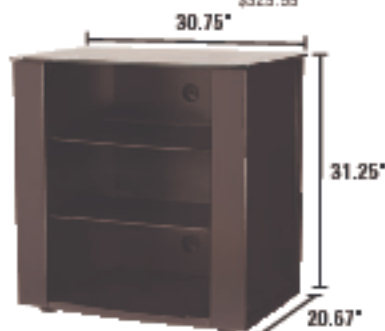

MODEL: PFAV30-B1

DESCRIPTION

Four-shelf video/AV stand; available in powder-coated black.

PRODUCT DIMENSIONS (w x d x h)

30.75" x 20.67" x 31.25"
78.1 x 52.5 x 79.48 cm

PACKAGE DIMENSIONS (w x d x h) / WEIGHT

32.3" x 32.9" x 4.5" / 117 lbs
82.04 x 83.8 x 11.43 cm / 53 kg

MASTER PACK QUANTITY

1

TOP SHELF SIZE/CAPACITY

30.75" x 20.67" / 100 lbs
78.1 x 52.5 cm / 45 kg

MID SHELF SIZE/CAPACITY

21.3" x 18.7" / 50 lbs
54.1 x 42.4 cm / 23 kg

BOTTOM SHELF SIZE/CAPACITY

21.3" x 18.7" / 100 lbs
54.1 x 42.4 cm / 45 kg

LIST PRICE

\$329.99

PFAV30-B1

- Extra-large cable management channels conceal and route complex cable arrangements
- Open architecture allows unrestricted airflow to keep components cool
- Adjustable tempered-glass shelves hold up to 50 lbs to provide added strength and safety
- Sleek smoked glass and black powder-coated finish make this modern piece a great addition to any home theater

MODEL: PFV48-B1

DESCRIPTION

Three-shelf video/AV stand; available in powder-coated black.

PRODUCT DIMENSIONS (w x d x h)

48" x 20.7" x 18.8"
121.9 x 52.5 x 47.8 cm

PACKAGE DIMENSIONS (w x d x h) / WEIGHT

51" x 23.5" x 3.7" / 117 lbs
129.5 x 59.7 x 9.4 cm / 53 kg