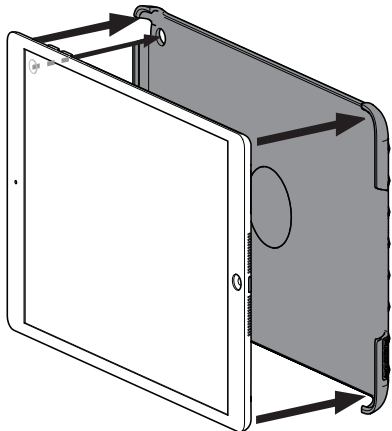

Install iPad Air™ into MagFit™ Case